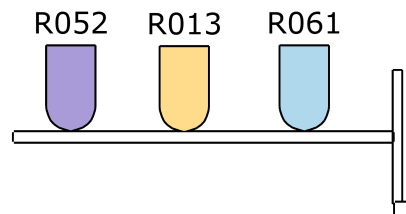

ML Gobo Wheels

Key

Booms

Specials

Uplights

Vello 330's

Legend

- LED XP-700 Zoom (25)
- LED XP-300 Zoom (6)
- LED Spot 330 (11)
- LED RGBWA+UV (8)
- 1.2k Fresnel (40)
- 1200 FC, 4.3°-62° (8)
- SPK 15°-35° Zoomspot(28)
- Pacific 12°-38° Zoomspot (5)
- LED Stage Bar1251 RGBWA (4)
- LED Blinder 200 (2)
- Instant Hazer 1500 T Pro (1)

Production	ASB Theatre Standard Rig
Venue	McLauchlan Family Auditorium
Drawing Date	January 2024
Drawing author	Sean Mortimer
Drawing version	V1.3
Senior Technician	Sean Mortimer

Notes:

- All lanterns and added pipes must be fastened securely to prevent movement
- Measurements, trim heights and boom elevations are from ground level unless otherwise indicated
- Trim heights are approx
- Frost type may vary dependant of current stock
- Hanging plot subject to change
- Haze/ fog positions TBC
- Scale 1:125 @ A3

THIS DRAWING REPRESENTS VISUAL CONCEPTS AND CONSTRUCTION SUGGESTIONS ONLY. IT DOES NOT REPLACE THE KNOWLEDGE AND ADVICE OF A QUALIFIED TECHNICIAN. ALL WORK CARRIED OUT MUST BE SUPERVISED BY A VENUE TECHNICIAN AT ALL TIMES.

ASB Theatre Marlborough
2 Hucheson Street
Blenheim 7201

Overstage