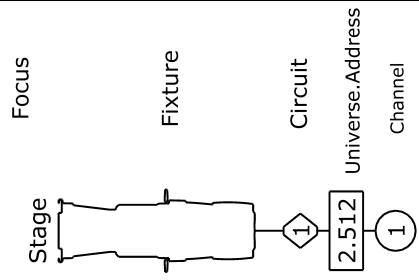

ML Gobo Wheels

Key

Booms

Specials

Uplights

Vello 330's

Legend

- LED XP-700 Zoom (25)
- LED XP-300 Zoom (6)
- LED Spot 330 (11)
- LED RGBWA+UV (8)
- 1.2k Fresnel (40)
- 1200 FC, 4.3°-62° (8)
- SPK 15°-35° Zoomspot(28)
- Pacific 12°-38° Zoomspot (5)
- LED Stage Bar1251 RGBWA (4)
- LED Blinder 200 (2)
- Instant Hazer 1500 T Pro (1)

Production	ASB Theatre Standard Rig
Venue	McLauchlan Family Auditorium
Drawing Date	January 2024
Drawing author	Sean Mortimer
Drawing version	V1.3
Senior Technician	Sean Mortimer

Notes:

- All lanterns and added pipes must be fastened securely to prevent movement
- Measurements, trim heights and boom elevations are from ground level unless otherwise indicated
- Trim heights are approx
- Frost type may vary dependant of current stock
- Hanging plot subject to change
- Haze/ fog positions TBC
- Scale 1:125 @ A3

THIS DRAWING REPRESENTS VISUAL CONCEPTS AND CONSTRUCTION SUGGESTIONS ONLY. IT DOES NOT REPLACE THE KNOWLEDGE AND ADVICE OF A QUALIFIED TECHNICIAN. ALL WORK CARRIED OUT MUST BE SUPERVISED BY A VENUE TECHNICIAN AT ALL TIMES.

ASB Theatre Marlborough
2 Hucheson Street
Blenheim 7201

Overstage