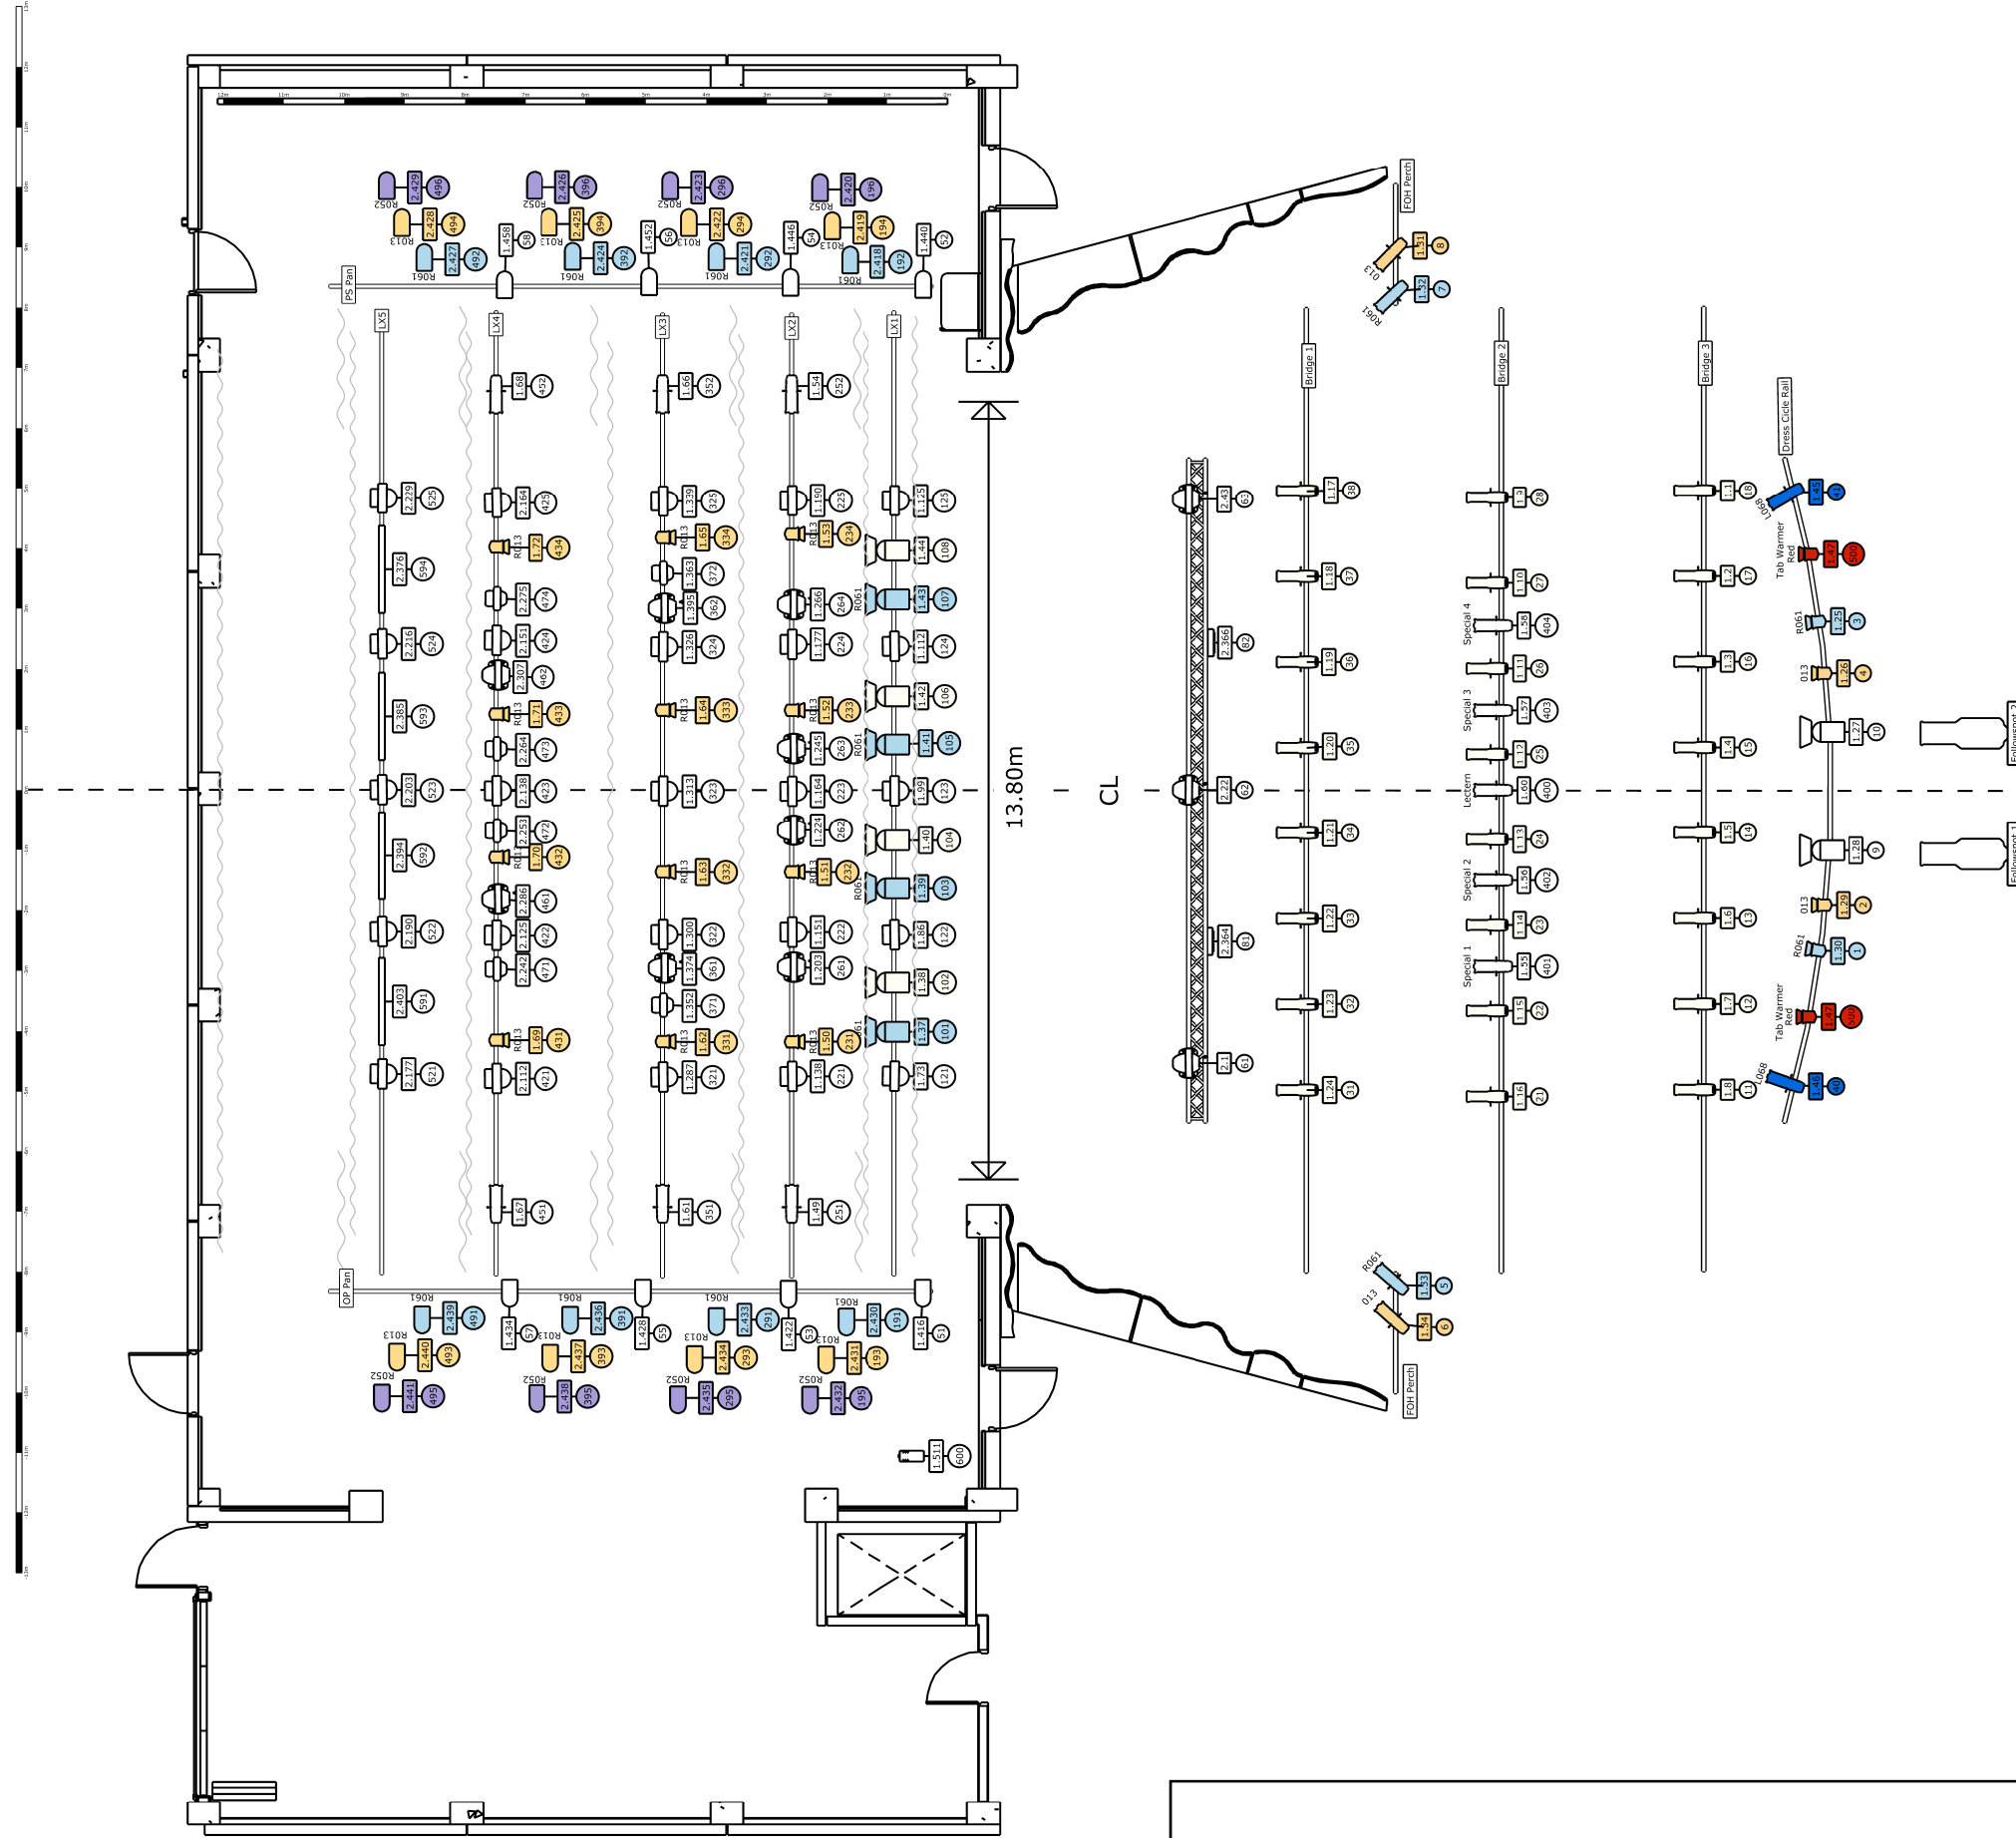

Booms

Specials

Uplights

Vello 330's